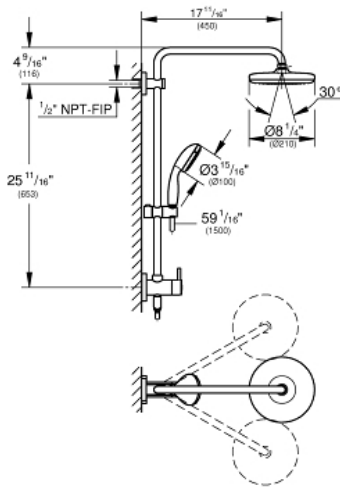

RETROFIT SYSTEM 210 Shower System

MODEL # 26123EN1

Pure Freude
an Wasser

GROHE

Product Description: RETROFIT SYSTEM 210 Shower System

Standard Specification:

- Consisting of:
 - 17 3/4" horizontal swivel shower arm
 - Switch between hand shower and shower head shower via built-in diverter
- Allows change between:
 - Head shower Tempesta 210 (26 409)
 - Spray pattern: Rain
 - With ball joint
 - Rotation angle $\pm 15^\circ$
 - Hand shower New Tempesta 100
- 2 Spray patterns:
 - 2 Adjustable spray patterns: Rain, Jet
 - Adjustable height bar with gliding element
 - Distance between diverter and upper bracket: 25 3/4" (653 mm)
 - Rotaflex shower hose (59") (28 417)
 - Angle adapter to prevent hose interfering with shower valve
- GROHE EcoJoy 1.75 gpm (6.6 l/min) flow limiter
- GROHE DreamSpray perfect spray pattern
- GROHE StarLight finish
- SpeedClean anti-lime system
- Inner WaterGuide for a longer life
- Twistfree to prevent hose from twisting
- Min. recommended pressure: 15 psi
- System includes 2 back flow preventers
- Optional compensation disc (26 030) available for uneven wall installation
- Optional height extension (26 464) available for raising the shower head

Applicable Codes & Standards:

- Energy Policy Act of 1992
- ASME A112.18.1/CSA B125.1
- EPA WaterSense®

Pure Freude
an Wasser

Color:

26123EN1 Brushed Nickel